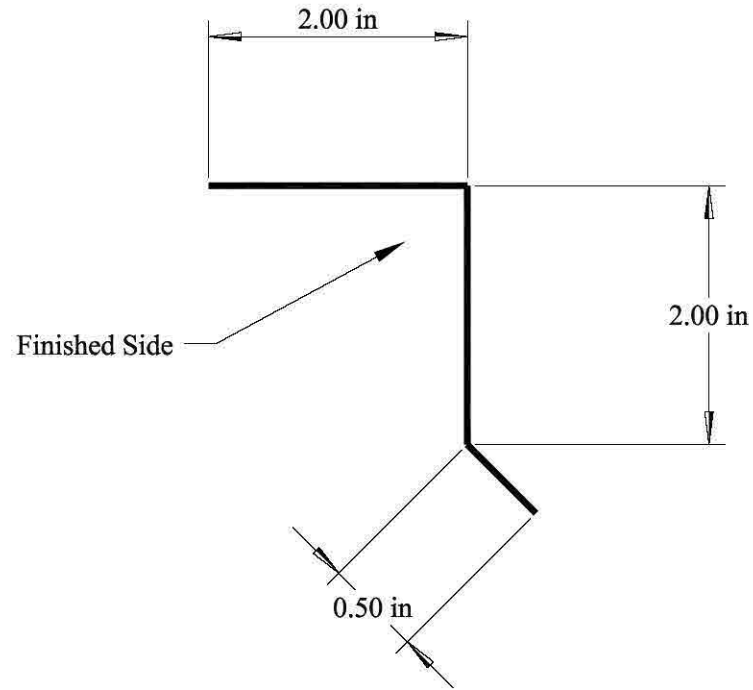

1" Snap Lock

Trim Detail Drawings

*Flat Stock Sizes = 9.5 in

ECHOLS

Metal Roofing Supply LLC

Item Description

SnapLock T-Drip

Date

1-17-2012

Drawn By

M.Ashley

* NOT TO SCALE *

*Flat Stock Size = 4.75"

Echols Metal

Metal Roofing Supply LLC

Item Description

Drip Cleat

Date

1-17-2012

Drawn By

M.Ashley

* NOT TO SCALE *

* Flat Stock = 27"

ECHOLS