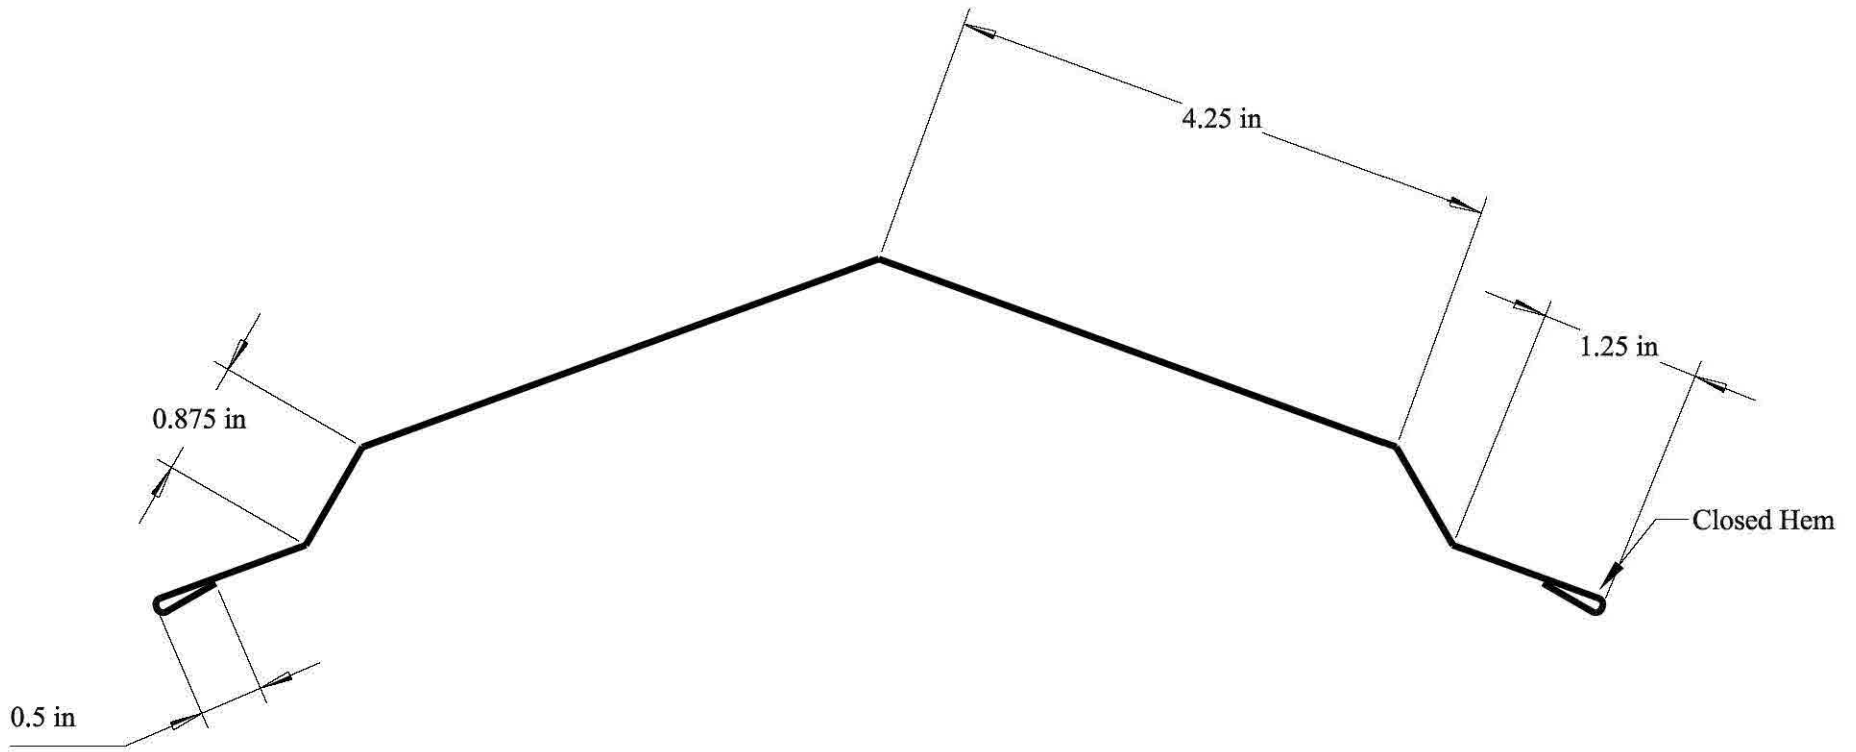

ECHOLS

Metal Roofing Supply LLC

Item Description

Ridge Cap

Date

1-17-2012

Drawn By

M.Ashley

* NOT TO SCALE *