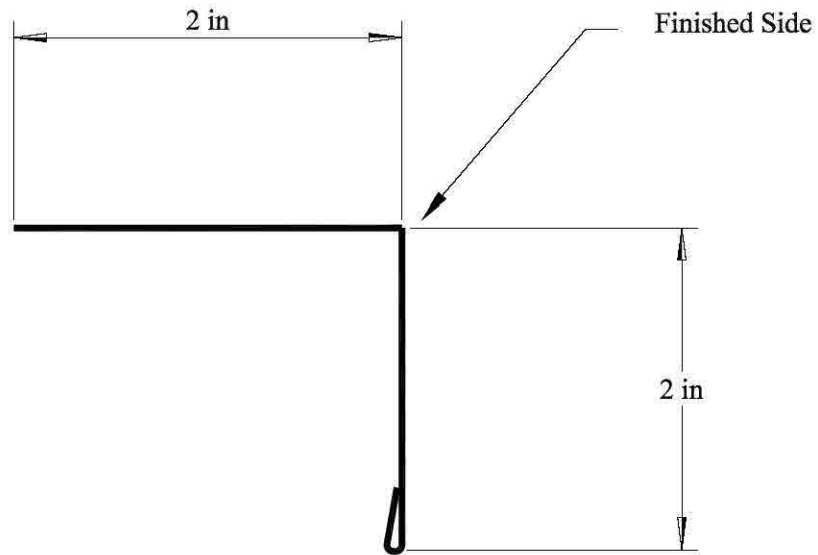

ECHOLS

Metal Roofing Supply LLC

Item Description

2 x 2 Eave (Drip) Trim

Date

1-17-2012

Drawn By

M.Ashley

* NOT TO SCALE *