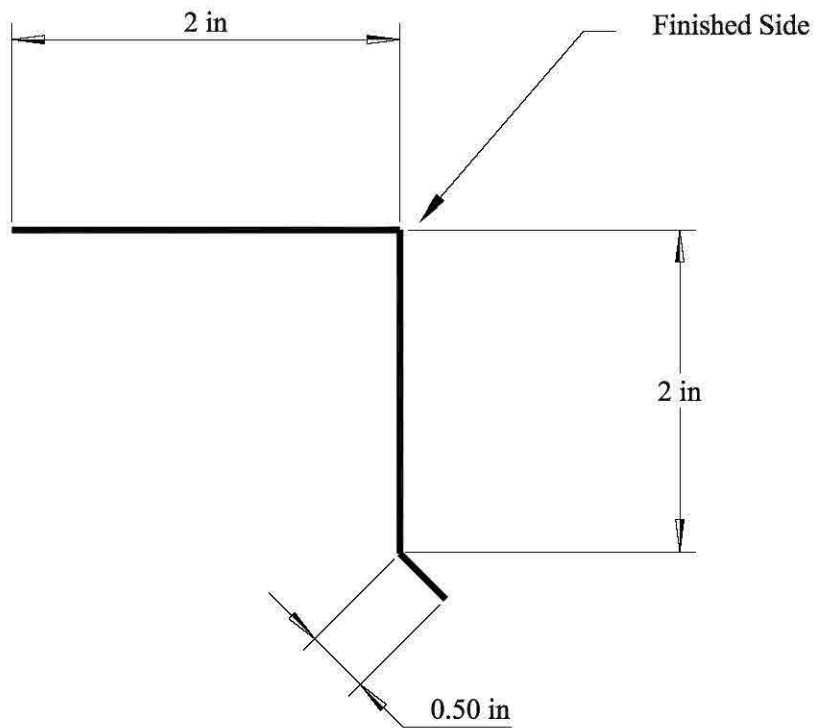

ECHOLS

Metal Roofing Supply LLC

Item Description

Drip Trim (2 x 2 with kick no hem)

Date

1-17-2012

Drawn By

M.Ashley

* NOT TO SCALE *