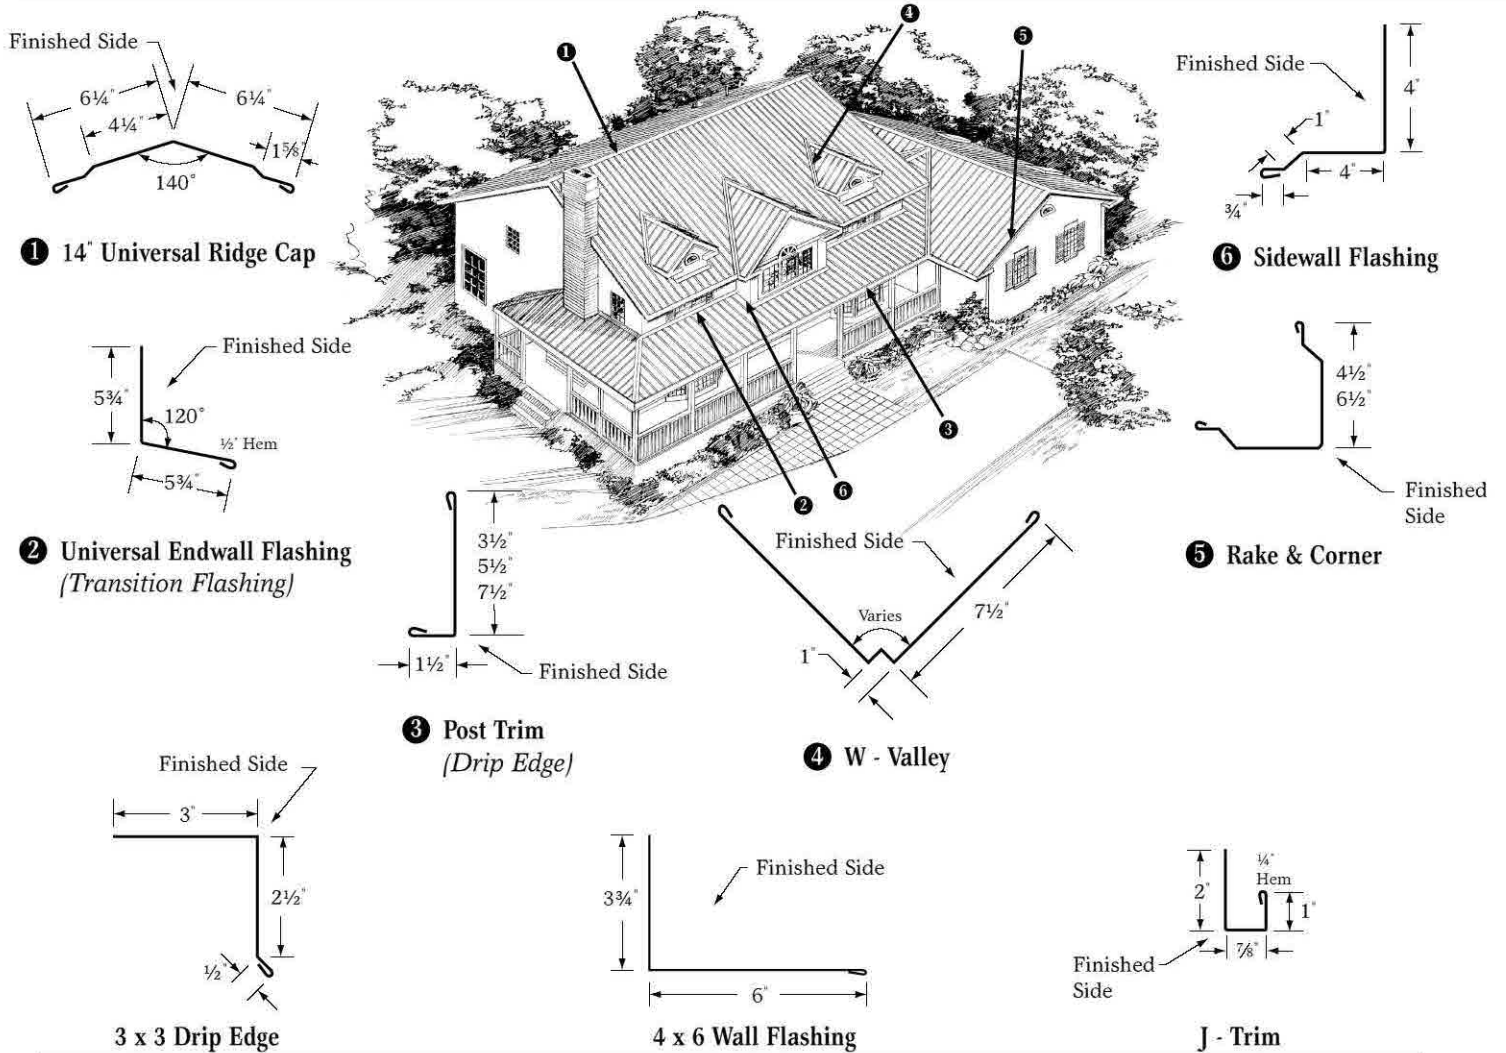

Building Detail and Accessories† (Stock accessory flange dimensions can be modified upon request.)

† Other stock sizes and special shapes are also available.

Full line of accessories available including Insulation, Skylight Panels, Sealant Products and more.

Low Rib (AG)

Trim Detail Drawings

ECHOLS

Metal Roofing Supply LLC

Item Description

Ridge Cap

Date

1-17-2012

1-17-2012

Drawn By

M.Ashley

*** NOT TO SCALE ***

ECHOLS

Metal Roofing Supply LLC

Item Description

Drip Trim (2 x 2 with kick no hem)

2 x 2 Eave (Drip) Trim

Date

1-17-2012

Drawn By

M.Ashley

*** NOT TO SCALE ***