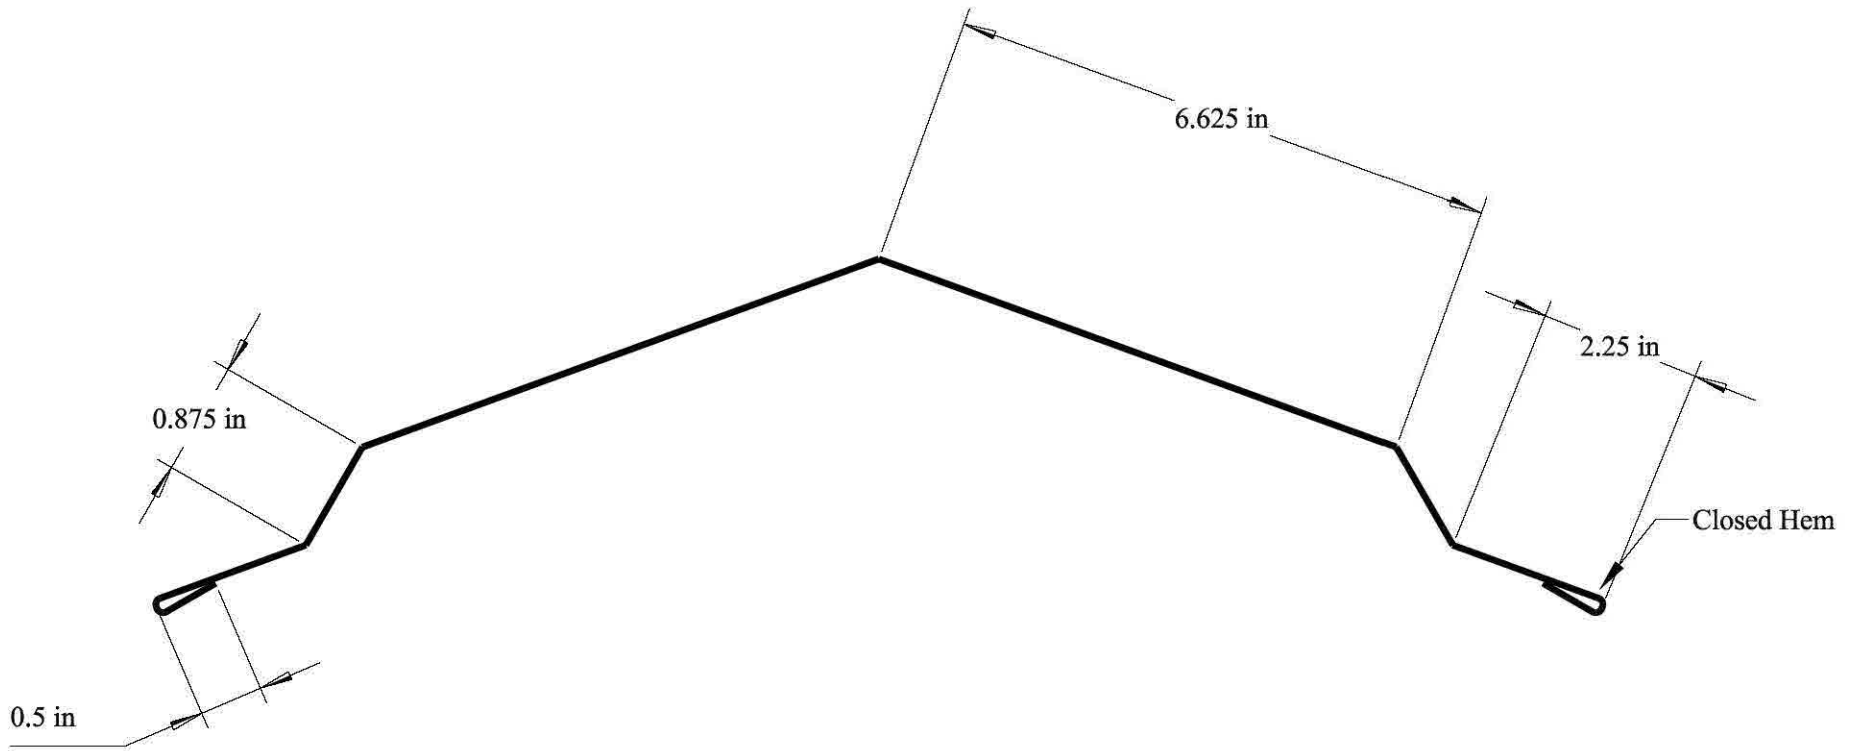

Low Rib (AG)

Trim Detail Drawings

ECHOLS

Metal Roofing Supply LLC

Item Description

Ridge Cap

Date

1-17-2012

Drawn By

M.Ashley

*** NOT TO SCALE ***

ECHOLS

Metal Roofing Supply LLC

Item Description

9" x 9" Ridge Cap

Date

2 x 2 Eave (Drip) Trim

Date

1-17-2012

Drawn By

M.Ashley

*** NOT TO SCALE ***